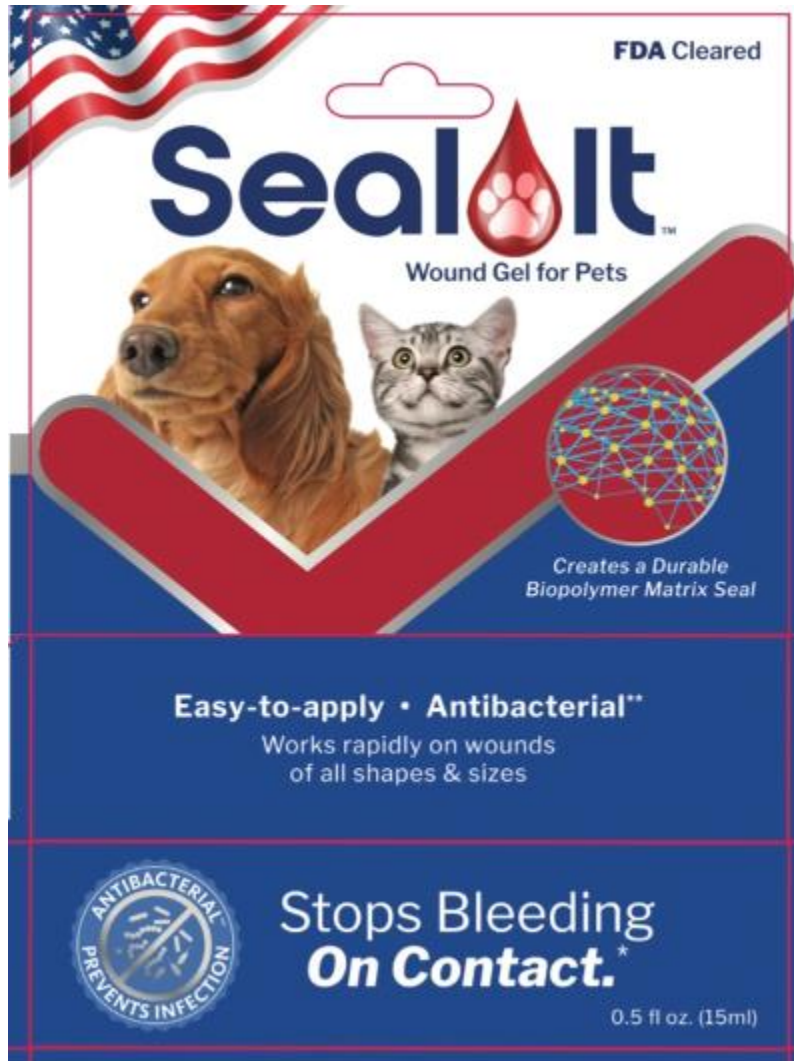

Seal It

Stops bleeding on contact!

Our unique formula is recommended by vets and currently being used by the military in all branches!