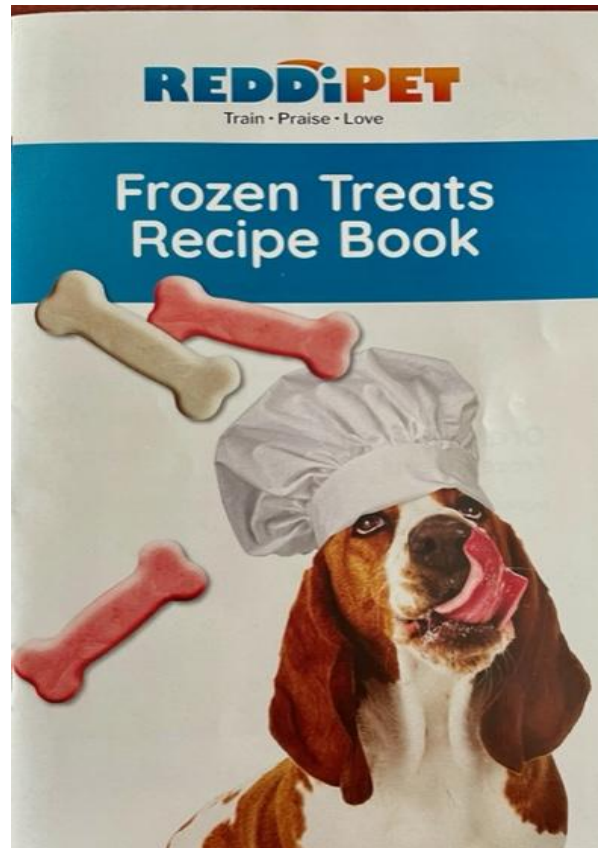

REDDiPET

Train • Praise • Love

2022 Product Catalog

Organic Hemp Stalks

Great for chewing, teething & calming!

Organic Hemp Stalks

These all-natural hemp stalks are great to relax and soothe your pet. Great as a chew toy to pass the time or use to calm your pet due to anxiety, new home or teething! Hemp is slowly released as they chew or nibble on the stalk, soothing and relaxing your pet!

100% organic, great for all dogs, birds and reptiles too!

Available in small, medium and large!

Frozen Treat Tray

Frozen Treat Tray Description

Interactive Refillable Tray to make FROZEN TREAT FOR YOUR PET. Easy fill spout with silicone snap closure ~no spilling here! Fill with your favorite family's broth recipes of Chicken, Salmon, Beef, Fish and Vegetables. Make treats with your family & children or use our included Free Recipe book, loaded with recipes to try. Great and easy to add Vitamins, CBD or any approved medicine into the vessel tray for easy distribution. Trays use a silicone liner for "easy take out one at a time!

Brushes/Combs

Available in Multiple Colors

Great for brushing, grooming & self-cleaning!

Brush Descriptions

ReddiPet's Self Grooming Brushes: This brush cleans in a snap. An easy and stress free to keep your pet looking freshly groomed. Available for short and long hair dogs as well as small and large breed dogs. Designed to glide thru matted hair or thick undercoats to minimize shedding. The plate collects the loose hair, snaps off easily to clean. Simply slip your thumb into the thumb slot and lift to remove the cleaning plate. Snaps back on and ready to use again.